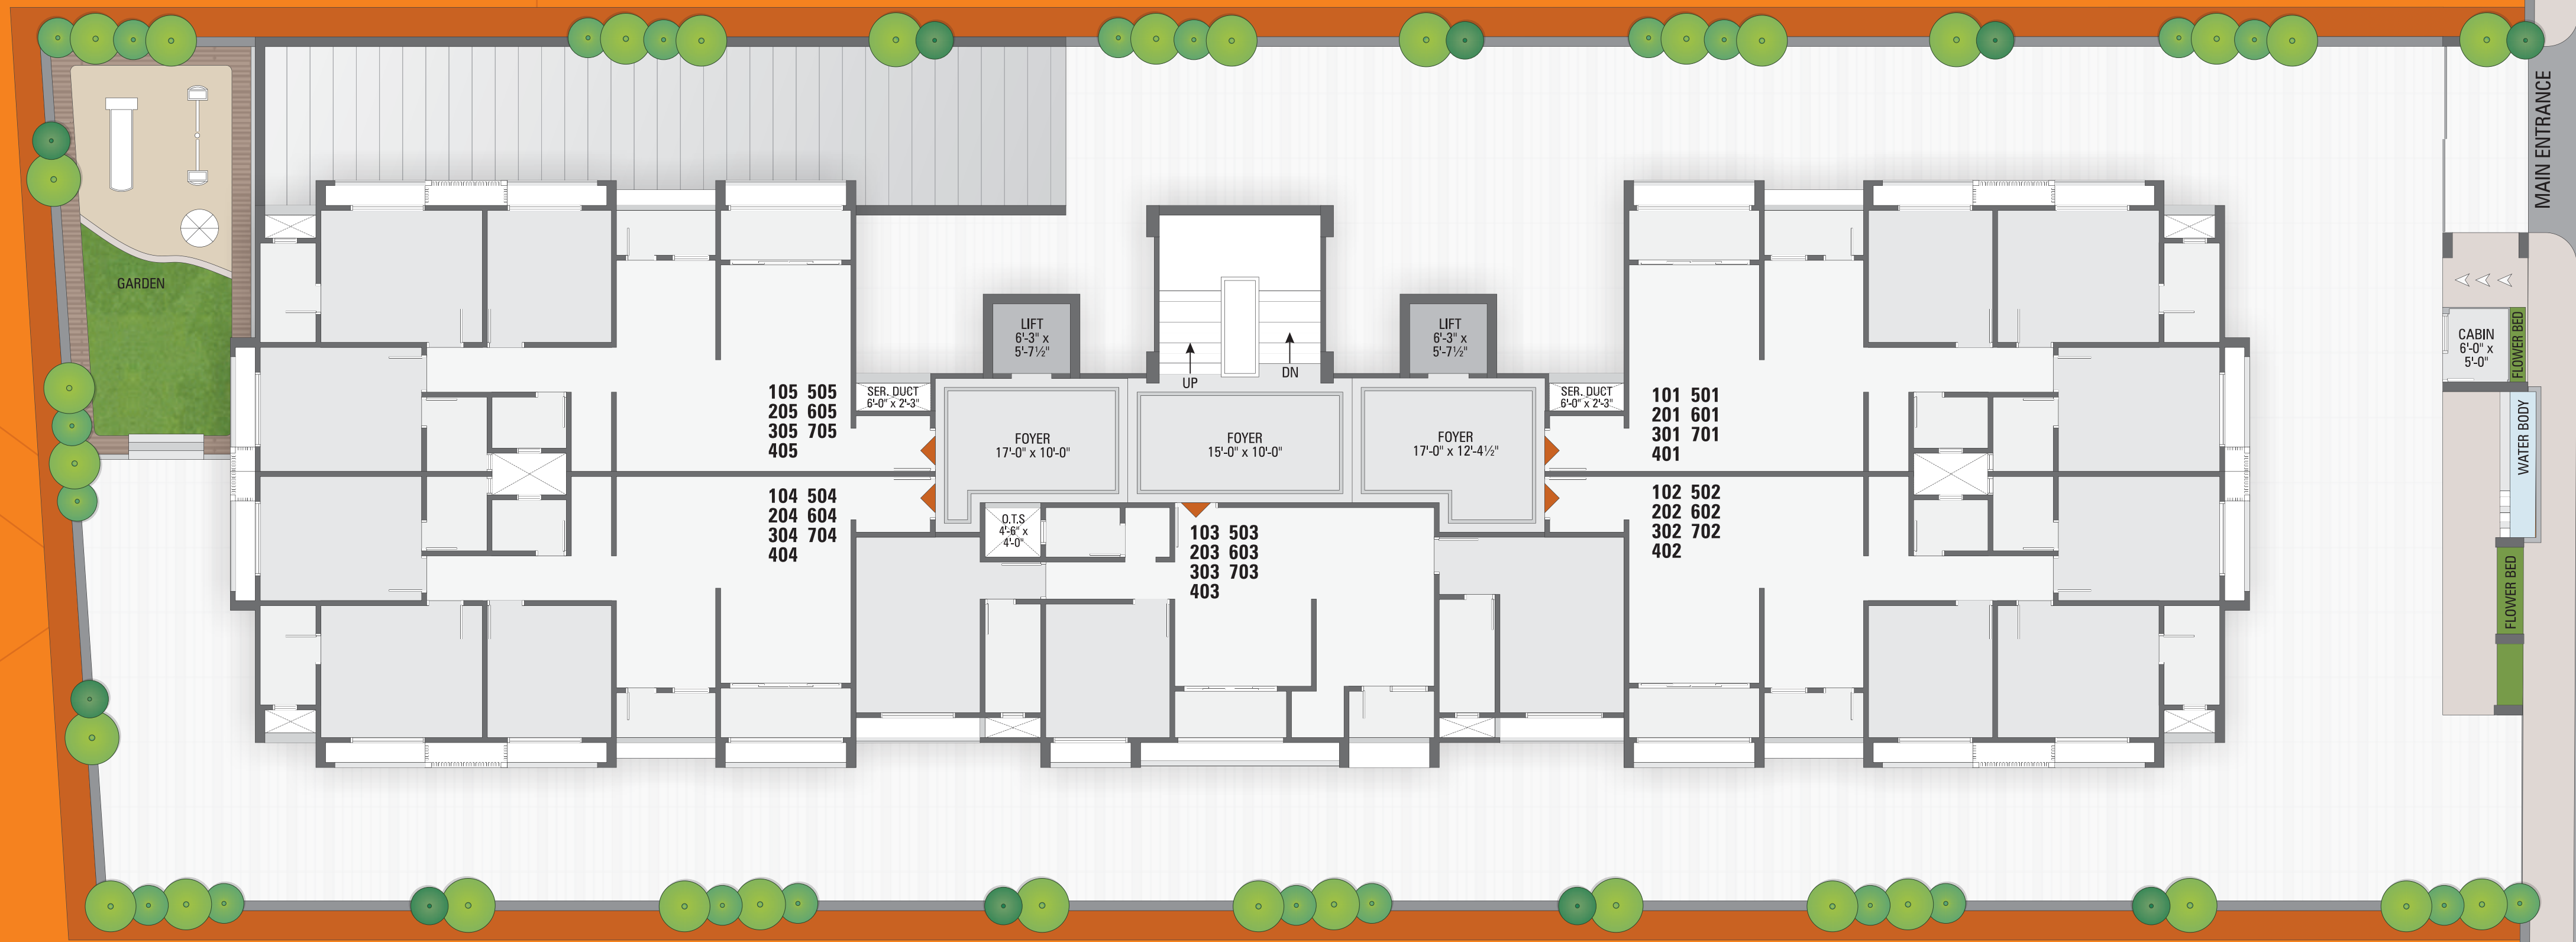

Senior Citizen Sit Out | Children Play Area | Lush Green Plantation | Entrance Gate | CCTV Camera
Fire Safety System | Indoor Games | 2 Lift Each Block | Car Parking | Security Cabin

TYPICAL LAYOUT PLAN

30.00 MTS WIDE T.P.S. ROAD

TYPPE - A

TYPPE - B

BASEMENT FLOOR PLAN

30.00 MTS WIDE T.P.S. ROAD

FLOORING

Branded Vitrified tiles for entire flooring in all apartments.

WALL FINISH / ELEVATION